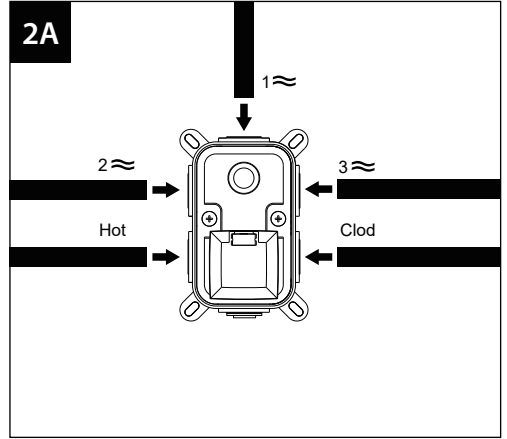

INSTALLATION INSTRUCTIONS

Installation

Installation

Dimension

Suggested Installation Chart

Height of All User	H		150 cm	160 cm	170 cm	180 cm	190 cm	205 cm
Shower Head	A		200	210	210	220	230	240
Body Jet	B		130	130	140	155	160	175
Hand Shower	C		120	120	130	135	140	155
Control Panels	D		105	115	120	125	130	135
Body Jet	E		60	60	70	80	90	95
Lower Spout	F		60	60	60	60	60	60