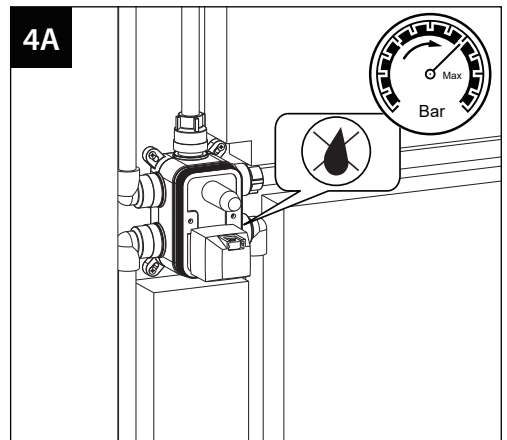

INSTALLATION INSTRUCTIONS

Installation

Installation

Dimension

Suggested Installation Chart

Height of All User	H		150 cm	160 cm	170 cm	180 cm	190 cm	205 cm
Shower Head	A		200	210	210	220	230	240
Body Jet	B		130	130	140	155	160	175
Hand Shower	C		120	120	130	135	140	155
Control Panels	D		105	115	120	125	130	135
Body Jet	E		60	60	70	80	90	95
Lower Spout	F		60	60	60	60	60	60