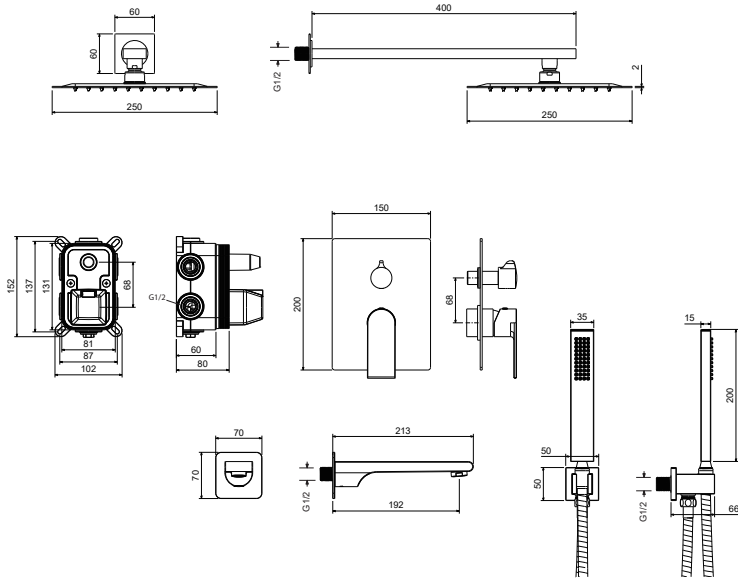

INSTALLATION INSTRUCTIONS

Installation

Installation

Dimension

Suggested Installation Chart

Height of All User	H		150 cm	160 cm	170 cm	180 cm	190 cm	205 cm
Shower Head	A		200	210	210	220	230	240
Body Jet	B		130	130	140	155	160	175
Hand Shower	C		120	120	130	135	140	155
Control Panels	D		105	115	120	125	130	135
Body Jet	E		60	60	70	80	90	95
Lower Spout	F		60	60	60	60	60	60