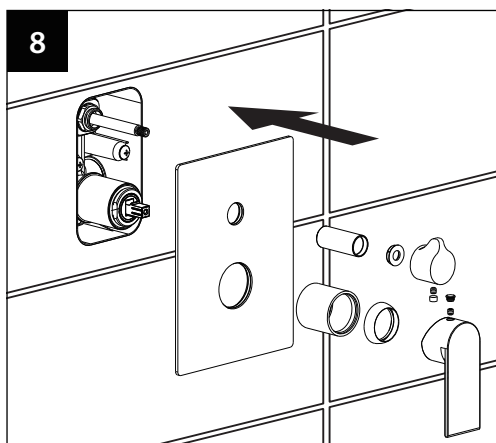

INSTALLATION INSTRUCTIONS

Installation

Installation

Dimension

Suggested Installation Chart

Height of All User	H		150 cm	160 cm	170 cm	180 cm	190 cm	205 cm
Shower Head	A		200	210	210	220	230	240
Body Jet	B		130	130	140	155	160	175
Hand Shower	C		120	120	130	135	140	155
Control Panels	D		105	115	120	125	130	135
Body Jet	E		60	60	70	80	90	95
Lower Spout	F		60	60	60	60	60	60