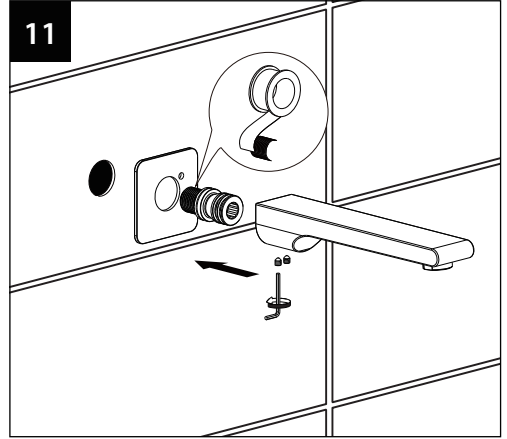

INSTALLATION INSTRUCTIONS

Installation

Installation

Dimension

Suggested Installation Chart

Height of All User	H		150 cm	160 cm	170 cm	180 cm	190 cm	205 cm
Shower Head	A		200	210	210	220	230	240
Body Jet	B		130	130	140	155	160	175
Hand Shower	C		120	120	130	135	140	155
Control Panels	D		105	115	120	125	130	135
Body Jet	E		60	60	70	80	90	95
Lower Spout	F		60	60	60	60	60	60