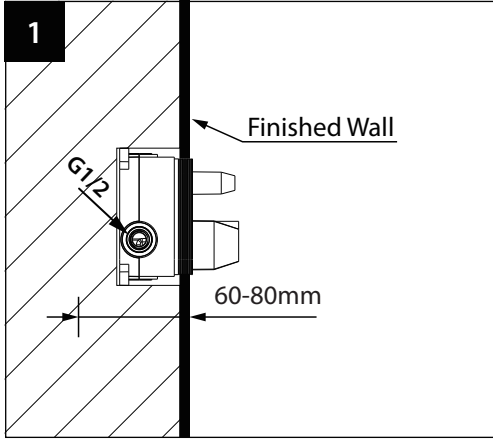

INSTALLATION INSTRUCTIONS

Installation

Installation

Dimension

Suggested Installation Chart

Height of All User	H		150 cm	160 cm	170 cm	180 cm	190 cm	205 cm
Shower Head	A		200	210	210	220	230	240
Body Jet	B		130	130	140	155	160	175
Hand Shower	C		120	120	130	135	140	155
Control Panels	D		105	115	120	125	130	135
Body Jet	E		60	60	70	80	90	95
Lower Spout	F		60	60	60	60	60	60