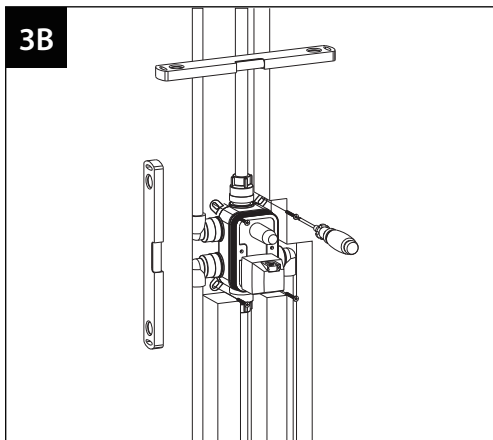

INSTALLATION INSTRUCTIONS

Installation

Installation

Dimension

Suggested Installation Chart

Height of All User	H		150 cm	160 cm	170 cm	180 cm	190 cm	205 cm
Shower Head	A		200	210	210	220	230	240
Body Jet	B		130	130	140	155	160	175
Hand Shower	C		120	120	130	135	140	155
Control Panels	D		105	115	120	125	130	135
Body Jet	E		60	60	70	80	90	95
Lower Spout	F		60	60	60	60	60	60