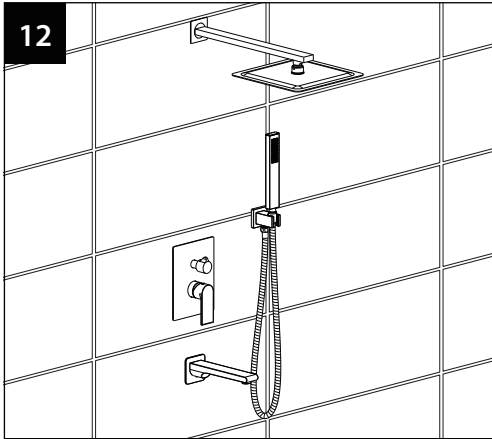

INSTALLATION INSTRUCTIONS

Installation

Installation

Dimension

Suggested Installation Chart

Height of All User	H		150 cm	160 cm	170 cm	180 cm	190 cm	205 cm
Shower Head	A		200	210	210	220	230	240
Body Jet	B		130	130	140	155	160	175
Hand Shower	C		120	120	130	135	140	155
Control Panels	D		105	115	120	125	130	135
Body Jet	E		60	60	70	80	90	95
Lower Spout	F		60	60	60	60	60	60