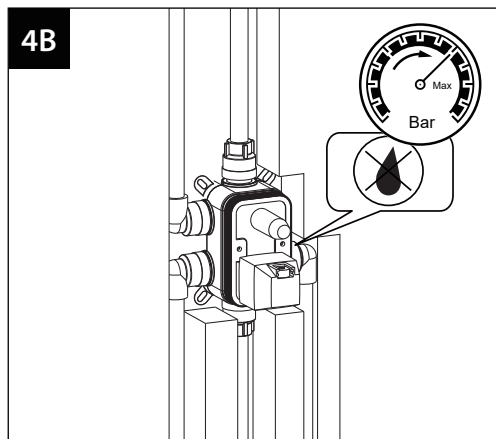

INSTALLATION INSTRUCTIONS

Installation

Installation

Dimension

Suggested Installation Chart

Height of All User	H		150 cm	160 cm	170 cm	180 cm	190 cm	205 cm
Shower Head	A		200	210	210	220	230	240
Body Jet	B		130	130	140	155	160	175
Hand Shower	C		120	120	130	135	140	155
Control Panels	D		105	115	120	125	130	135
Body Jet	E		60	60	70	80	90	95
Lower Spout	F		60	60	60	60	60	60