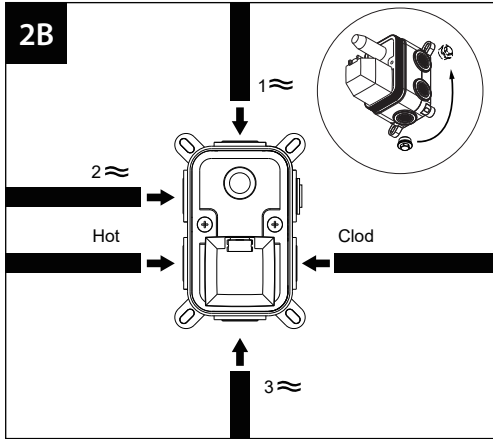

INSTALLATION INSTRUCTIONS

Installation

Installation

Dimension

Suggested Installation Chart

Height of All User	H		150 cm	160 cm	170 cm	180 cm	190 cm	205 cm
Shower Head	A		200	210	210	220	230	240
Body Jet	B		130	130	140	155	160	175
Hand Shower	C		120	120	130	135	140	155
Control Panels	D		105	115	120	125	130	135
Body Jet	E		60	60	70	80	90	95
Lower Spout	F		60	60	60	60	60	60