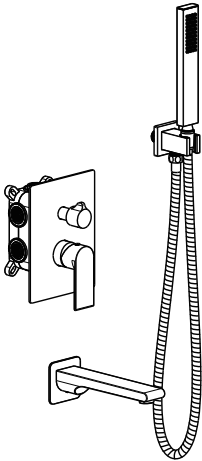

INSTALLATION INSTRUCTIONS

Installation

Installation

Dimension

Suggested Installation Chart

Height of All User	H		150 cm	160 cm	170 cm	180 cm	190 cm	205 cm
Shower Head	A		200	210	210	220	230	240
Body Jet	B		130	130	140	155	160	175
Hand Shower	C		120	120	130	135	140	155
Control Panels	D		105	115	120	125	130	135
Body Jet	E		60	60	70	80	90	95
Lower Spout	F		60	60	60	60	60	60