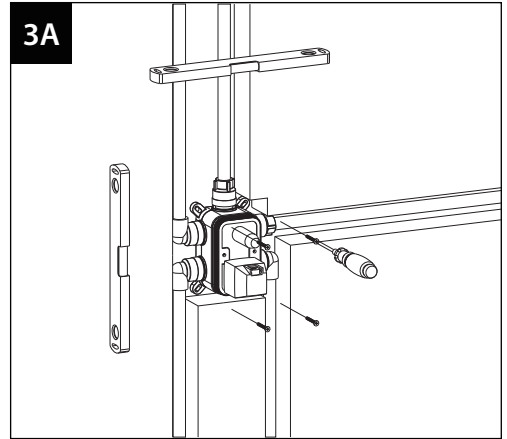

INSTALLATION INSTRUCTIONS

Installation

Installation

Dimension

Suggested Installation Chart

Height of All User	H		150 cm	160 cm	170 cm	180 cm	190 cm	205 cm
Shower Head	A		200	210	210	220	230	240
Body Jet	B		130	130	140	155	160	175
Hand Shower	C		120	120	130	135	140	155
Control Panels	D		105	115	120	125	130	135
Body Jet	E		60	60	70	80	90	95
Lower Spout	F		60	60	60	60	60	60