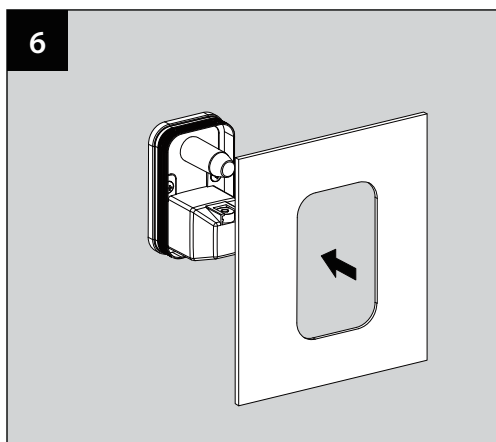

INSTALLATION INSTRUCTIONS

Installation

Installation

Dimension

Suggested Installation Chart

Height of All User	H		150 cm	160 cm	170 cm	180 cm	190 cm	205 cm
Shower Head	A		200	210	210	220	230	240
Body Jet	B		130	130	140	155	160	175
Hand Shower	C		120	120	130	135	140	155
Control Panels	D		105	115	120	125	130	135
Body Jet	E		60	60	70	80	90	95
Lower Spout	F		60	60	60	60	60	60