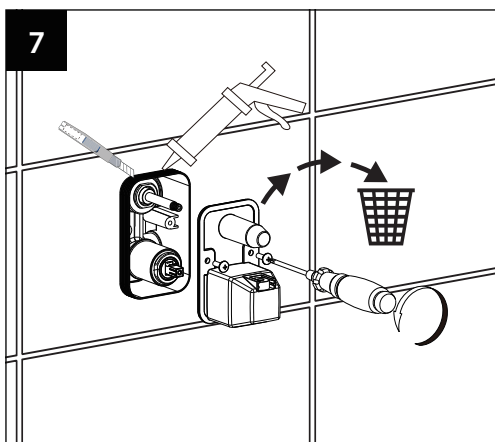

INSTALLATION INSTRUCTIONS

Installation

Installation

Dimension

Suggested Installation Chart

Height of All User	H		150 cm	160 cm	170 cm	180 cm	190 cm	205 cm
Shower Head	A		200	210	210	220	230	240
Body Jet	B		130	130	140	155	160	175
Hand Shower	C		120	120	130	135	140	155
Control Panels	D		105	115	120	125	130	135
Body Jet	E		60	60	70	80	90	95
Lower Spout	F		60	60	60	60	60	60