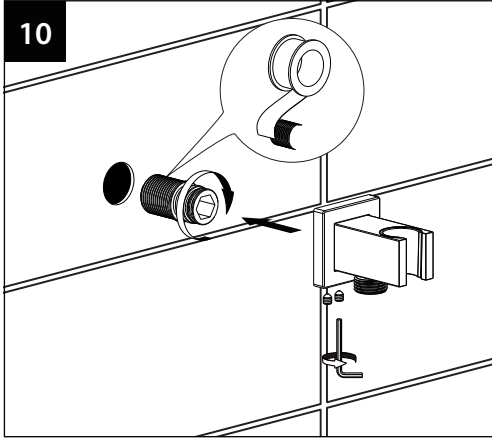

INSTALLATION INSTRUCTIONS

Installation

Installation

Dimension

Suggested Installation Chart

Height of All User	H		150 cm	160 cm	170 cm	180 cm	190 cm	205 cm
Shower Head	A		200	210	210	220	230	240
Body Jet	B		130	130	140	155	160	175
Hand Shower	C		120	120	130	135	140	155
Control Panels	D		105	115	120	125	130	135
Body Jet	E		60	60	70	80	90	95
Lower Spout	F		60	60	60	60	60	60