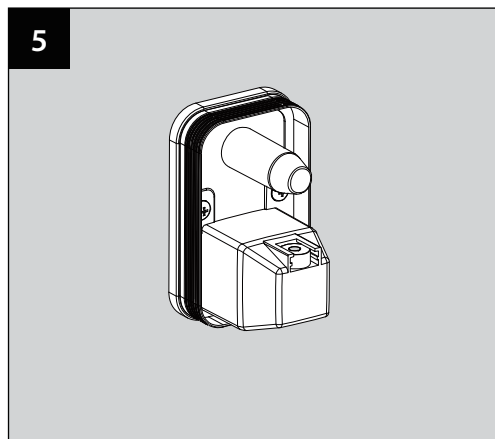

INSTALLATION INSTRUCTIONS

Installation

Installation

Dimension

Suggested Installation Chart

Height of All User	H		150 cm	160 cm	170 cm	180 cm	190 cm	205 cm
Shower Head	A		200	210	210	220	230	240
Body Jet	B		130	130	140	155	160	175
Hand Shower	C		120	120	130	135	140	155
Control Panels	D		105	115	120	125	130	135
Body Jet	E		60	60	70	80	90	95
Lower Spout	F		60	60	60	60	60	60