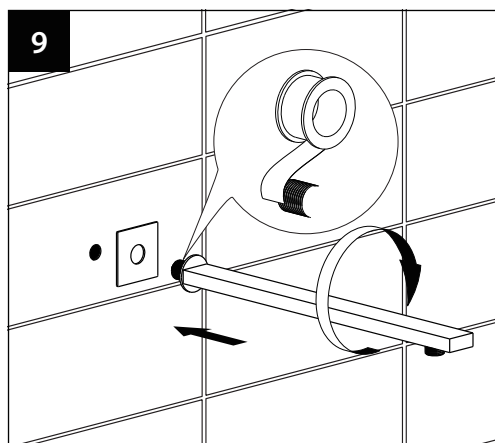

INSTALLATION INSTRUCTIONS

Installation

Installation

Dimension

Suggested Installation Chart

Height of All User	H		150 cm	160 cm	170 cm	180 cm	190 cm	205 cm
Shower Head	A		200	210	210	220	230	240
Body Jet	B		130	130	140	155	160	175
Hand Shower	C		120	120	130	135	140	155
Control Panels	D		105	115	120	125	130	135
Body Jet	E		60	60	70	80	90	95
Lower Spout	F		60	60	60	60	60	60