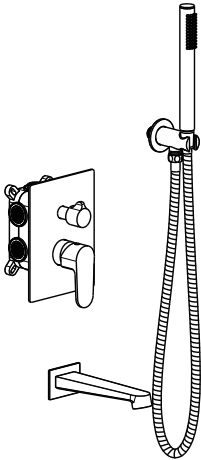

INSTALLATION INSTRUCTIONS