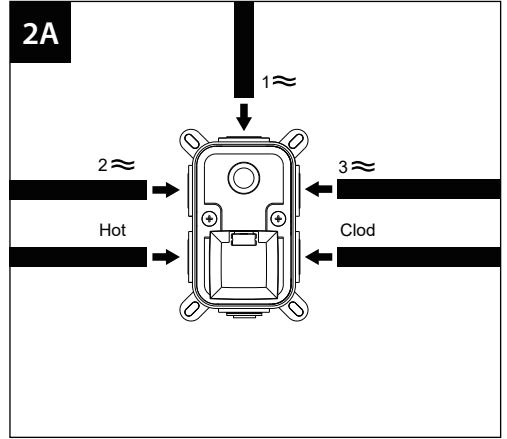

Installation