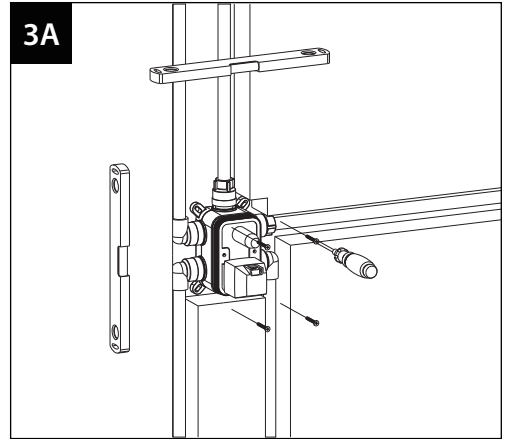

Installation