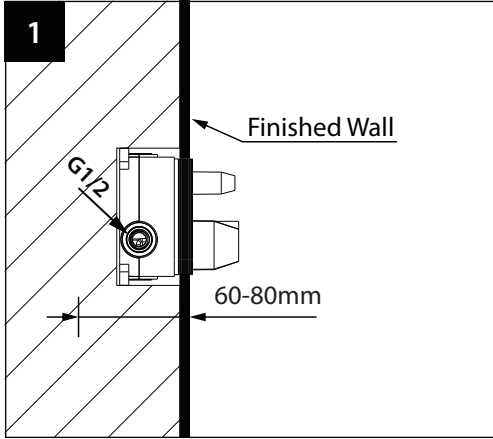

Installation