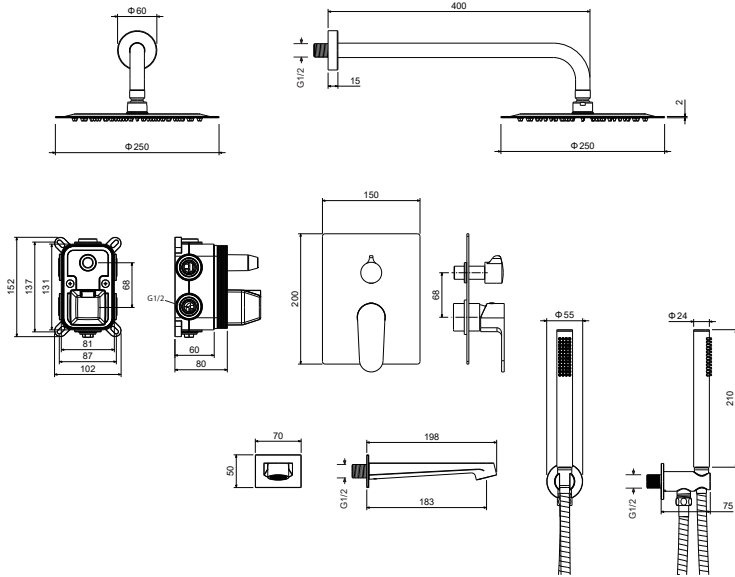

# Dimension

# Suggested Installation Chart

Height of All User	H		150 cm	160 cm	170 cm	180 cm	190 cm	205 cm
Shower Head	A		200	210	210	220	230	240
Body Jet	B		130	130	140	155	160	175
Hand Shower	C		120	120	130	135	140	155
Control Panels	D		105	115	120	125	130	135
Body Jet	E		60	60	70	80	90	95
Lower Spout	F		60	60	60	60	60	60