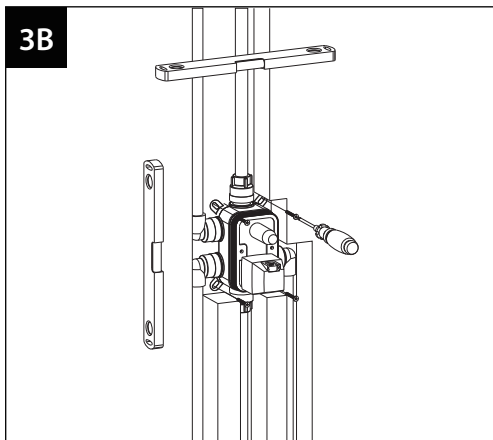

Installation