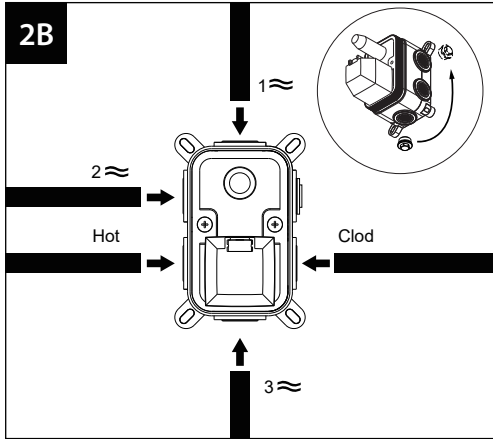

Installation