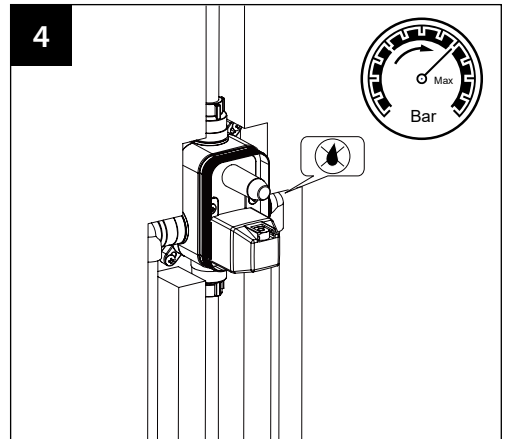

# Dimension

# Suggested Installation Chart

Height of All User	H		150 cm	160 cm	170 cm	180 cm	190 cm	205 cm
Shower Head	A		200	210	210	220	230	240
Body Jet	B		130	130	140	155	160	175
Hand Shower	C		120	120	130	135	140	155
Control Panels	D		105	115	120	125	130	135
Body Jet	E		60	60	70	80	90	95
Lower Spout	F		60	60	60	60	60	60