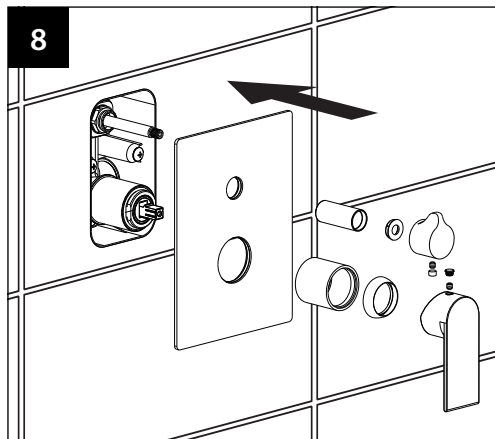

# Dimension

# Suggested Installation Chart

Height of All User	H		150 cm	160 cm	170 cm	180 cm	190 cm	205 cm
Shower Head	A		200	210	210	220	230	240
Body Jet	B		130	130	140	155	160	175
Hand Shower	C		120	120	130	135	140	155
Control Panels	D		105	115	120	125	130	135
Body Jet	E		60	60	70	80	90	95
Lower Spout	F		60	60	60	60	60	60