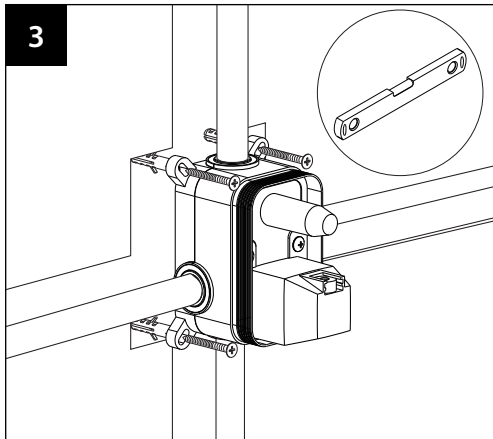

# Dimension

# Suggested Installation Chart

Height of All User	H		150 cm	160 cm	170 cm	180 cm	190 cm	205 cm
Shower Head	A		200	210	210	220	230	240
Body Jet	B		130	130	140	155	160	175
Hand Shower	C		120	120	130	135	140	155
Control Panels	D		105	115	120	125	130	135
Body Jet	E		60	60	70	80	90	95
Lower Spout	F		60	60	60	60	60	60