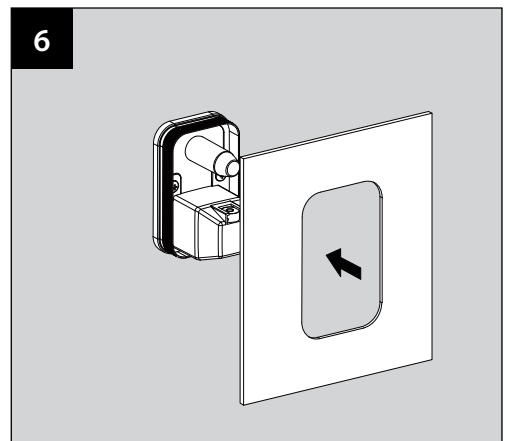

# Dimension

# Suggested Installation Chart

Height of All User	H		150 cm	160 cm	170 cm	180 cm	190 cm	205 cm
Shower Head	A		200	210	210	220	230	240
Body Jet	B		130	130	140	155	160	175
Hand Shower	C		120	120	130	135	140	155
Control Panels	D		105	115	120	125	130	135
Body Jet	E		60	60	70	80	90	95
Lower Spout	F		60	60	60	60	60	60