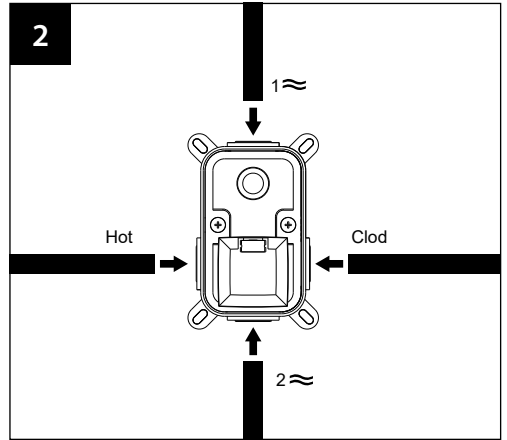

# Dimension

# Suggested Installation Chart

Height of All User	H		150 cm	160 cm	170 cm	180 cm	190 cm	205 cm
Shower Head	A		200	210	210	220	230	240
Body Jet	B		130	130	140	155	160	175
Hand Shower	C		120	120	130	135	140	155
Control Panels	D		105	115	120	125	130	135
Body Jet	E		60	60	70	80	90	95
Lower Spout	F		60	60	60	60	60	60