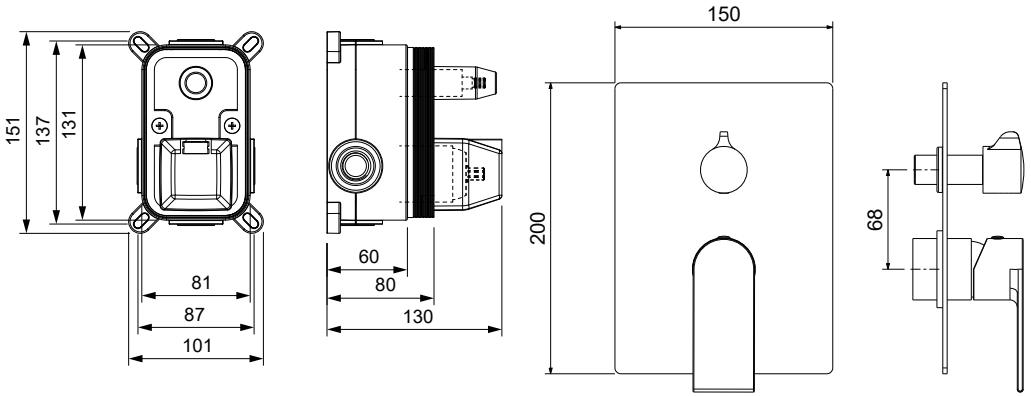

# Dimension

# Suggested Installation Chart

Height of All User	H		150 cm	160 cm	170 cm	180 cm	190 cm	205 cm
Shower Head	A		200	210	210	220	230	240
Body Jet	B		130	130	140	155	160	175
Hand Shower	C		120	120	130	135	140	155
Control Panels	D		105	115	120	125	130	135
Body Jet	E		60	60	70	80	90	95
Lower Spout	F		60	60	60	60	60	60