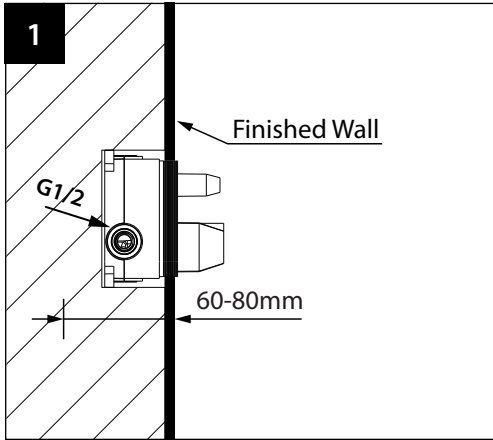

# Dimension

# Suggested Installation Chart

Height of All User	H		150 cm	160 cm	170 cm	180 cm	190 cm	205 cm
Shower Head	A		200	210	210	220	230	240
Body Jet	B		130	130	140	155	160	175
Hand Shower	C		120	120	130	135	140	155
Control Panels	D		105	115	120	125	130	135
Body Jet	E		60	60	70	80	90	95
Lower Spout	F		60	60	60	60	60	60