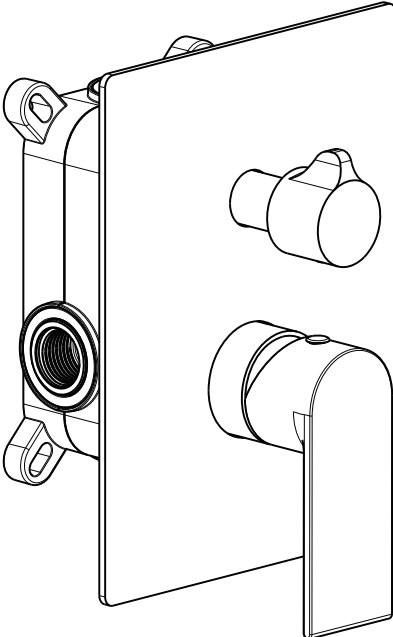

INSTALLATION INSTRUCTIONS