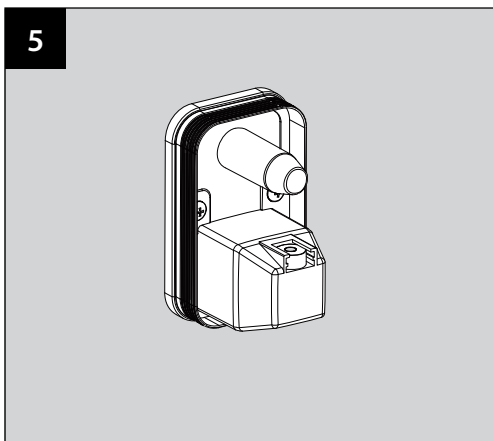

# Dimension

# Suggested Installation Chart

Height of All User	H		150 cm	160 cm	170 cm	180 cm	190 cm	205 cm
Shower Head	A		200	210	210	220	230	240
Body Jet	B		130	130	140	155	160	175
Hand Shower	C		120	120	130	135	140	155
Control Panels	D		105	115	120	125	130	135
Body Jet	E		60	60	70	80	90	95
Lower Spout	F		60	60	60	60	60	60