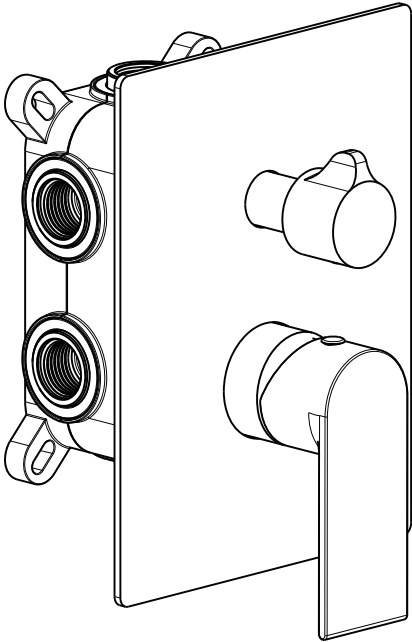

INSTALLATION INSTRUCTIONS