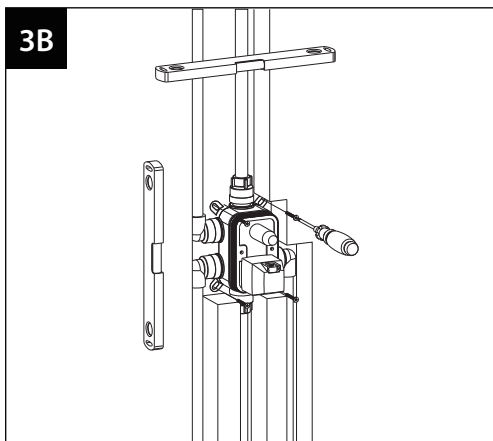

# Dimension

# Suggested Installation Chart

Height of All User	H		150 cm	160 cm	170 cm	180 cm	190 cm	205 cm
Shower Head	A		200	210	210	220	230	240
Body Jet	B		130	130	140	155	160	175
Hand Shower	C		120	120	130	135	140	155
Control Panels	D		105	115	120	125	130	135
Body Jet	E		60	60	70	80	90	95
Lower Spout	F		60	60	60	60	60	60