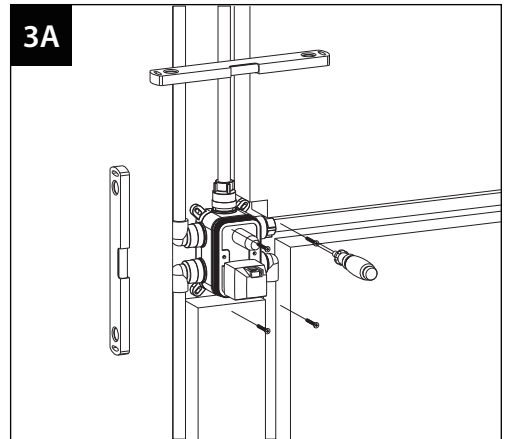

# Dimension

# Suggested Installation Chart

Height of All User	H		150 cm	160 cm	170 cm	180 cm	190 cm	205 cm
Shower Head	A		200	210	210	220	230	240
Body Jet	B		130	130	140	155	160	175
Hand Shower	C		120	120	130	135	140	155
Control Panels	D		105	115	120	125	130	135
Body Jet	E		60	60	70	80	90	95
Lower Spout	F		60	60	60	60	60	60