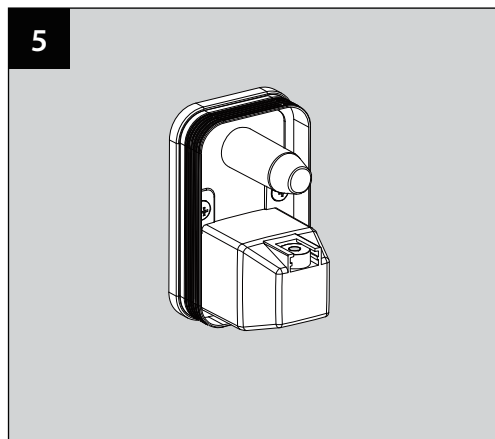

# Dimension

# Suggested Installation Chart

Height of All User	H		150 cm	160 cm	170 cm	180 cm	190 cm	205 cm
Shower Head	A		200	210	210	220	230	240
Body Jet	B		130	130	140	155	160	175
Hand Shower	C		120	120	130	135	140	155
Control Panels	D		105	115	120	125	130	135
Body Jet	E		60	60	70	80	90	95
Lower Spout	F		60	60	60	60	60	60