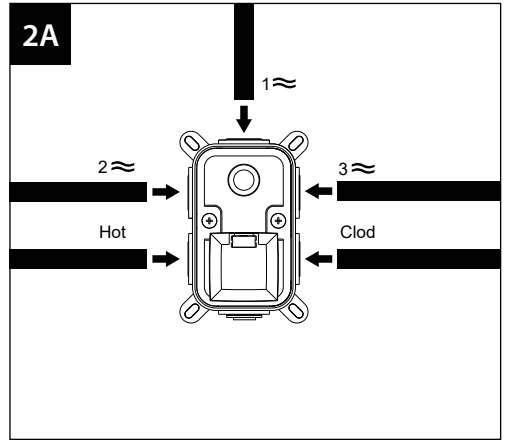

# Dimension

# Suggested Installation Chart

Height of All User	H		150 cm	160 cm	170 cm	180 cm	190 cm	205 cm
Shower Head	A		200	210	210	220	230	240
Body Jet	B		130	130	140	155	160	175
Hand Shower	C		120	120	130	135	140	155
Control Panels	D		105	115	120	125	130	135
Body Jet	E		60	60	70	80	90	95
Lower Spout	F		60	60	60	60	60	60