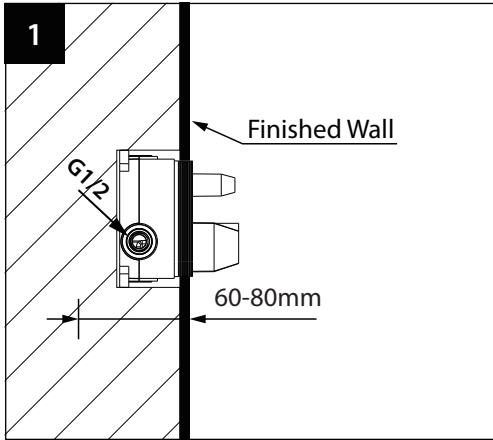

# Dimension

# Suggested Installation Chart

Height of All User	H		150 cm	160 cm	170 cm	180 cm	190 cm	205 cm
Shower Head	A		200	210	210	220	230	240
Body Jet	B		130	130	140	155	160	175
Hand Shower	C		120	120	130	135	140	155
Control Panels	D		105	115	120	125	130	135
Body Jet	E		60	60	70	80	90	95
Lower Spout	F		60	60	60	60	60	60