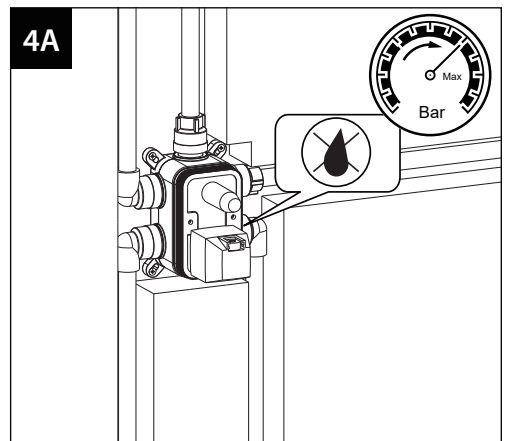

# Dimension

# Suggested Installation Chart

Height of All User	H		150 cm	160 cm	170 cm	180 cm	190 cm	205 cm
Shower Head	A		200	210	210	220	230	240
Body Jet	B		130	130	140	155	160	175
Hand Shower	C		120	120	130	135	140	155
Control Panels	D		105	115	120	125	130	135
Body Jet	E		60	60	70	80	90	95
Lower Spout	F		60	60	60	60	60	60