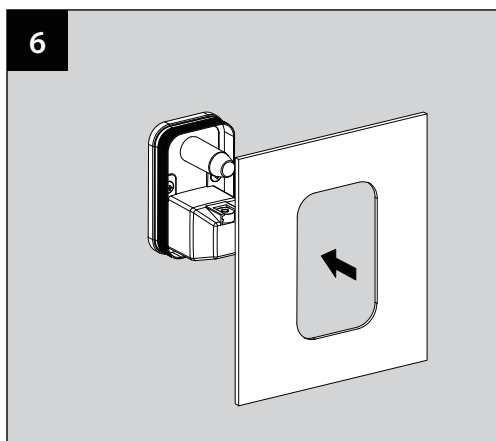

# Dimension

# Suggested Installation Chart

Height of All User	H		150 cm	160 cm	170 cm	180 cm	190 cm	205 cm
Shower Head	A		200	210	210	220	230	240
Body Jet	B		130	130	140	155	160	175
Hand Shower	C		120	120	130	135	140	155
Control Panels	D		105	115	120	125	130	135
Body Jet	E		60	60	70	80	90	95
Lower Spout	F		60	60	60	60	60	60