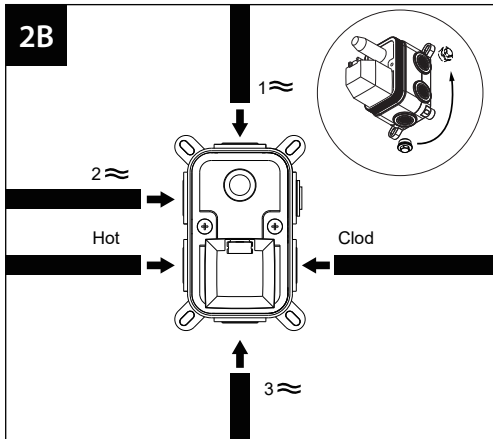

# Dimension

# Suggested Installation Chart

Height of All User	H		150 cm	160 cm	170 cm	180 cm	190 cm	205 cm
Shower Head	A		200	210	210	220	230	240
Body Jet	B		130	130	140	155	160	175
Hand Shower	C		120	120	130	135	140	155
Control Panels	D		105	115	120	125	130	135
Body Jet	E		60	60	70	80	90	95
Lower Spout	F		60	60	60	60	60	60