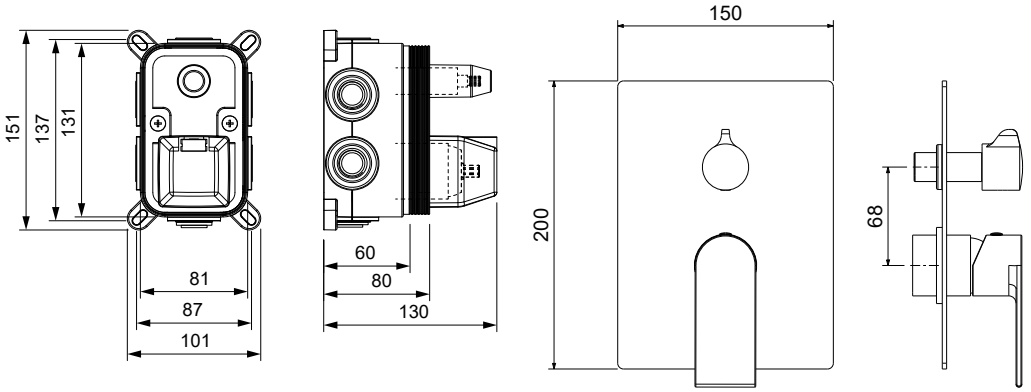

# Dimension

# Suggested Installation Chart

Height of All User	H		150 cm	160 cm	170 cm	180 cm	190 cm	205 cm
Shower Head	A		200	210	210	220	230	240
Body Jet	B		130	130	140	155	160	175
Hand Shower	C		120	120	130	135	140	155
Control Panels	D		105	115	120	125	130	135
Body Jet	E		60	60	70	80	90	95
Lower Spout	F		60	60	60	60	60	60