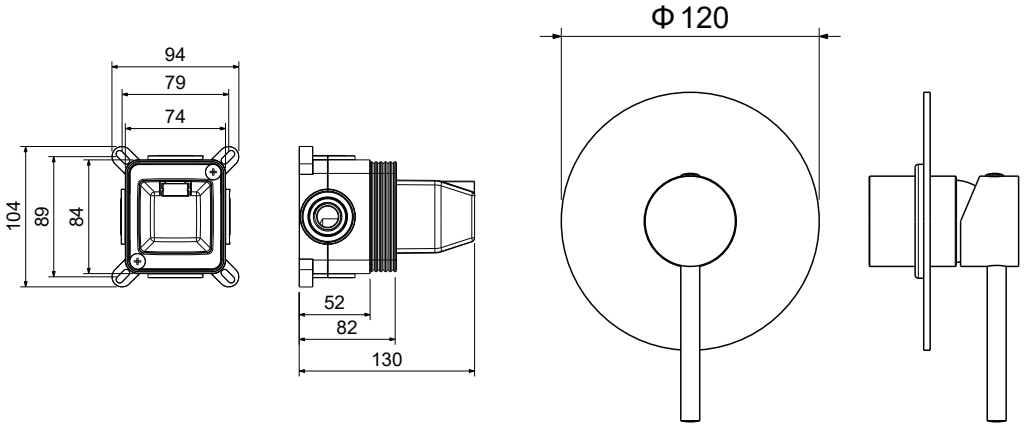

# Dimension

# Suggested Installation Chart

Height of All User	H		150 cm	160 cm	170 cm	180 cm	190 cm	205 cm
Shower Head	A		200	210	210	220	230	240
Body Jet	B		130	130	140	155	160	175
Hand Shower	C		120	120	130	135	140	155
Control Panels	D		105	115	120	125	130	135
Body Jet	E		60	60	70	80	90	95
Lower Spout	F		60	60	60	60	60	60