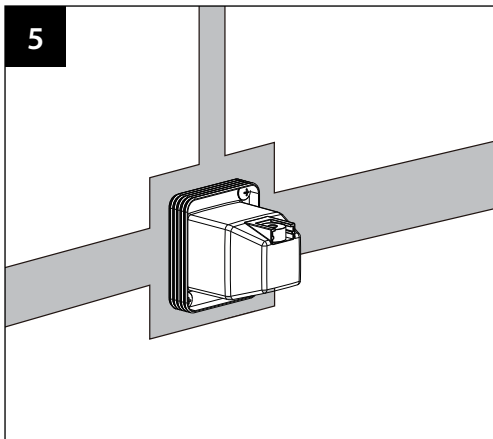

# Dimension

# Suggested Installation Chart

Height of All User	H		150 cm	160 cm	170 cm	180 cm	190 cm	205 cm
Shower Head	A		200	210	210	220	230	240
Body Jet	B		130	130	140	155	160	175
Hand Shower	C		120	120	130	135	140	155
Control Panels	D		105	115	120	125	130	135
Body Jet	E		60	60	70	80	90	95
Lower Spout	F		60	60	60	60	60	60