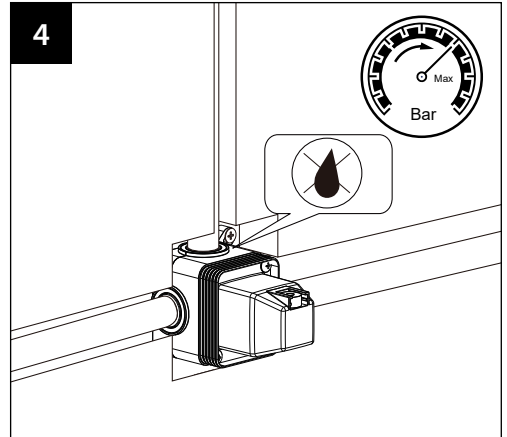

# Dimension

# Suggested Installation Chart

Height of All User	H		150 cm	160 cm	170 cm	180 cm	190 cm	205 cm
Shower Head	A		200	210	210	220	230	240
Body Jet	B		130	130	140	155	160	175
Hand Shower	C		120	120	130	135	140	155
Control Panels	D		105	115	120	125	130	135
Body Jet	E		60	60	70	80	90	95
Lower Spout	F		60	60	60	60	60	60