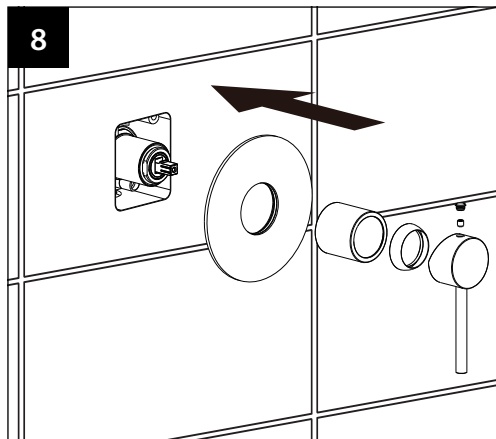

# Dimension

# Suggested Installation Chart

Height of All User	H		150 cm	160 cm	170 cm	180 cm	190 cm	205 cm
Shower Head	A		200	210	210	220	230	240
Body Jet	B		130	130	140	155	160	175
Hand Shower	C		120	120	130	135	140	155
Control Panels	D		105	115	120	125	130	135
Body Jet	E		60	60	70	80	90	95
Lower Spout	F		60	60	60	60	60	60