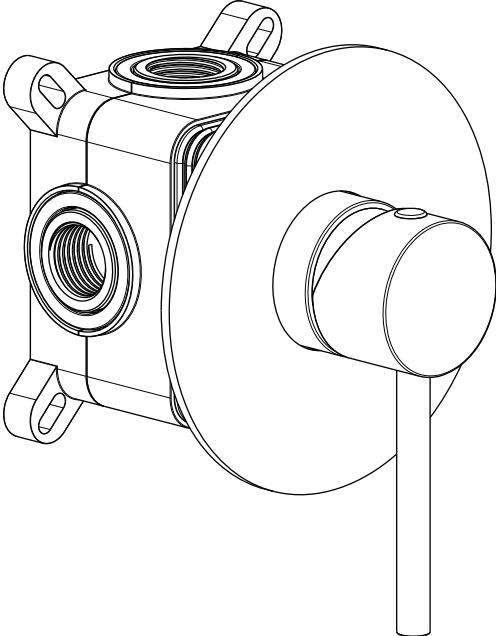

INSTALLATION INSTRUCTIONS