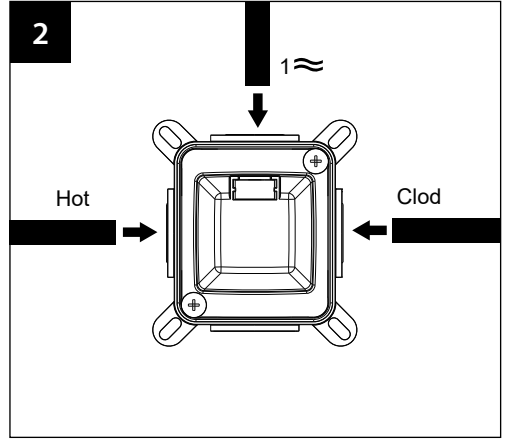

# Dimension

# Suggested Installation Chart

Height of All User	H		150 cm	160 cm	170 cm	180 cm	190 cm	205 cm
Shower Head	A		200	210	210	220	230	240
Body Jet	B		130	130	140	155	160	175
Hand Shower	C		120	120	130	135	140	155
Control Panels	D		105	115	120	125	130	135
Body Jet	E		60	60	70	80	90	95
Lower Spout	F		60	60	60	60	60	60