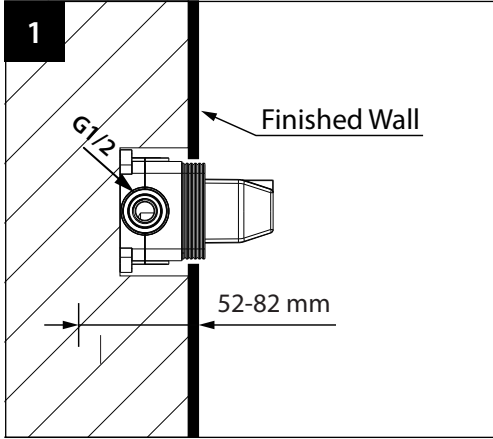

# Dimension

# Suggested Installation Chart

Height of All User	H		150 cm	160 cm	170 cm	180 cm	190 cm	205 cm
Shower Head	A		200	210	210	220	230	240
Body Jet	B		130	130	140	155	160	175
Hand Shower	C		120	120	130	135	140	155
Control Panels	D		105	115	120	125	130	135
Body Jet	E		60	60	70	80	90	95
Lower Spout	F		60	60	60	60	60	60