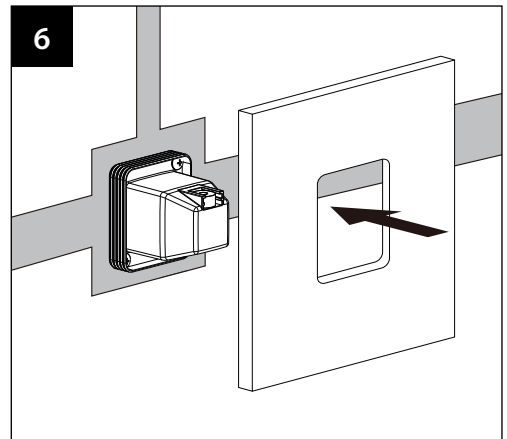

# Dimension

# Suggested Installation Chart

Height of All User	H		150 cm	160 cm	170 cm	180 cm	190 cm	205 cm
Shower Head	A		200	210	210	220	230	240
Body Jet	B		130	130	140	155	160	175
Hand Shower	C		120	120	130	135	140	155
Control Panels	D		105	115	120	125	130	135
Body Jet	E		60	60	70	80	90	95
Lower Spout	F		60	60	60	60	60	60